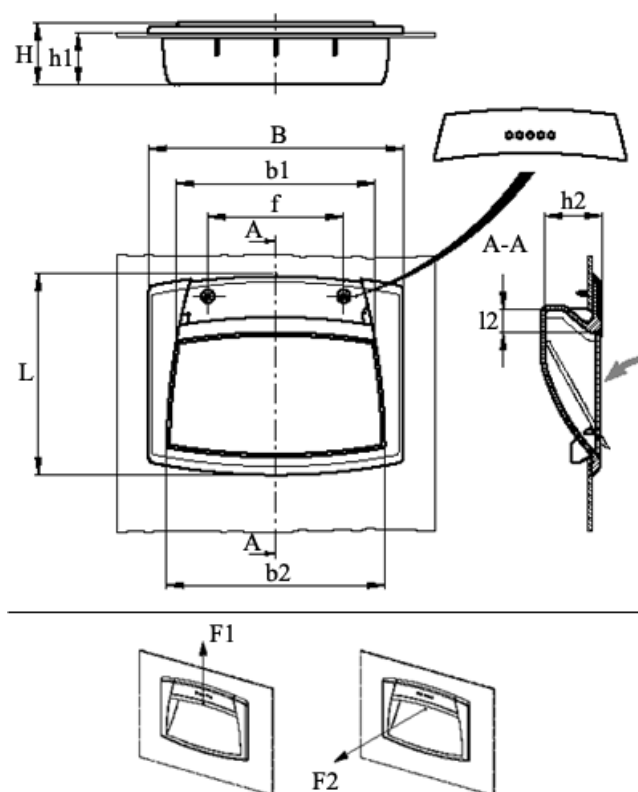

Data Sheet

Article number: 23052611316

Description: E+G Flush pull handle, w/flap
EPR.120/F-SH-C6

Measures

B	= 120	h2 = 26.5
b1	= 94	L = 95
b2	= 103	l2 = 11
f	= 64	
F1 (N)	= 1200	
F2 (N)	= 400	
H	= 28.5	
h1	= 24	